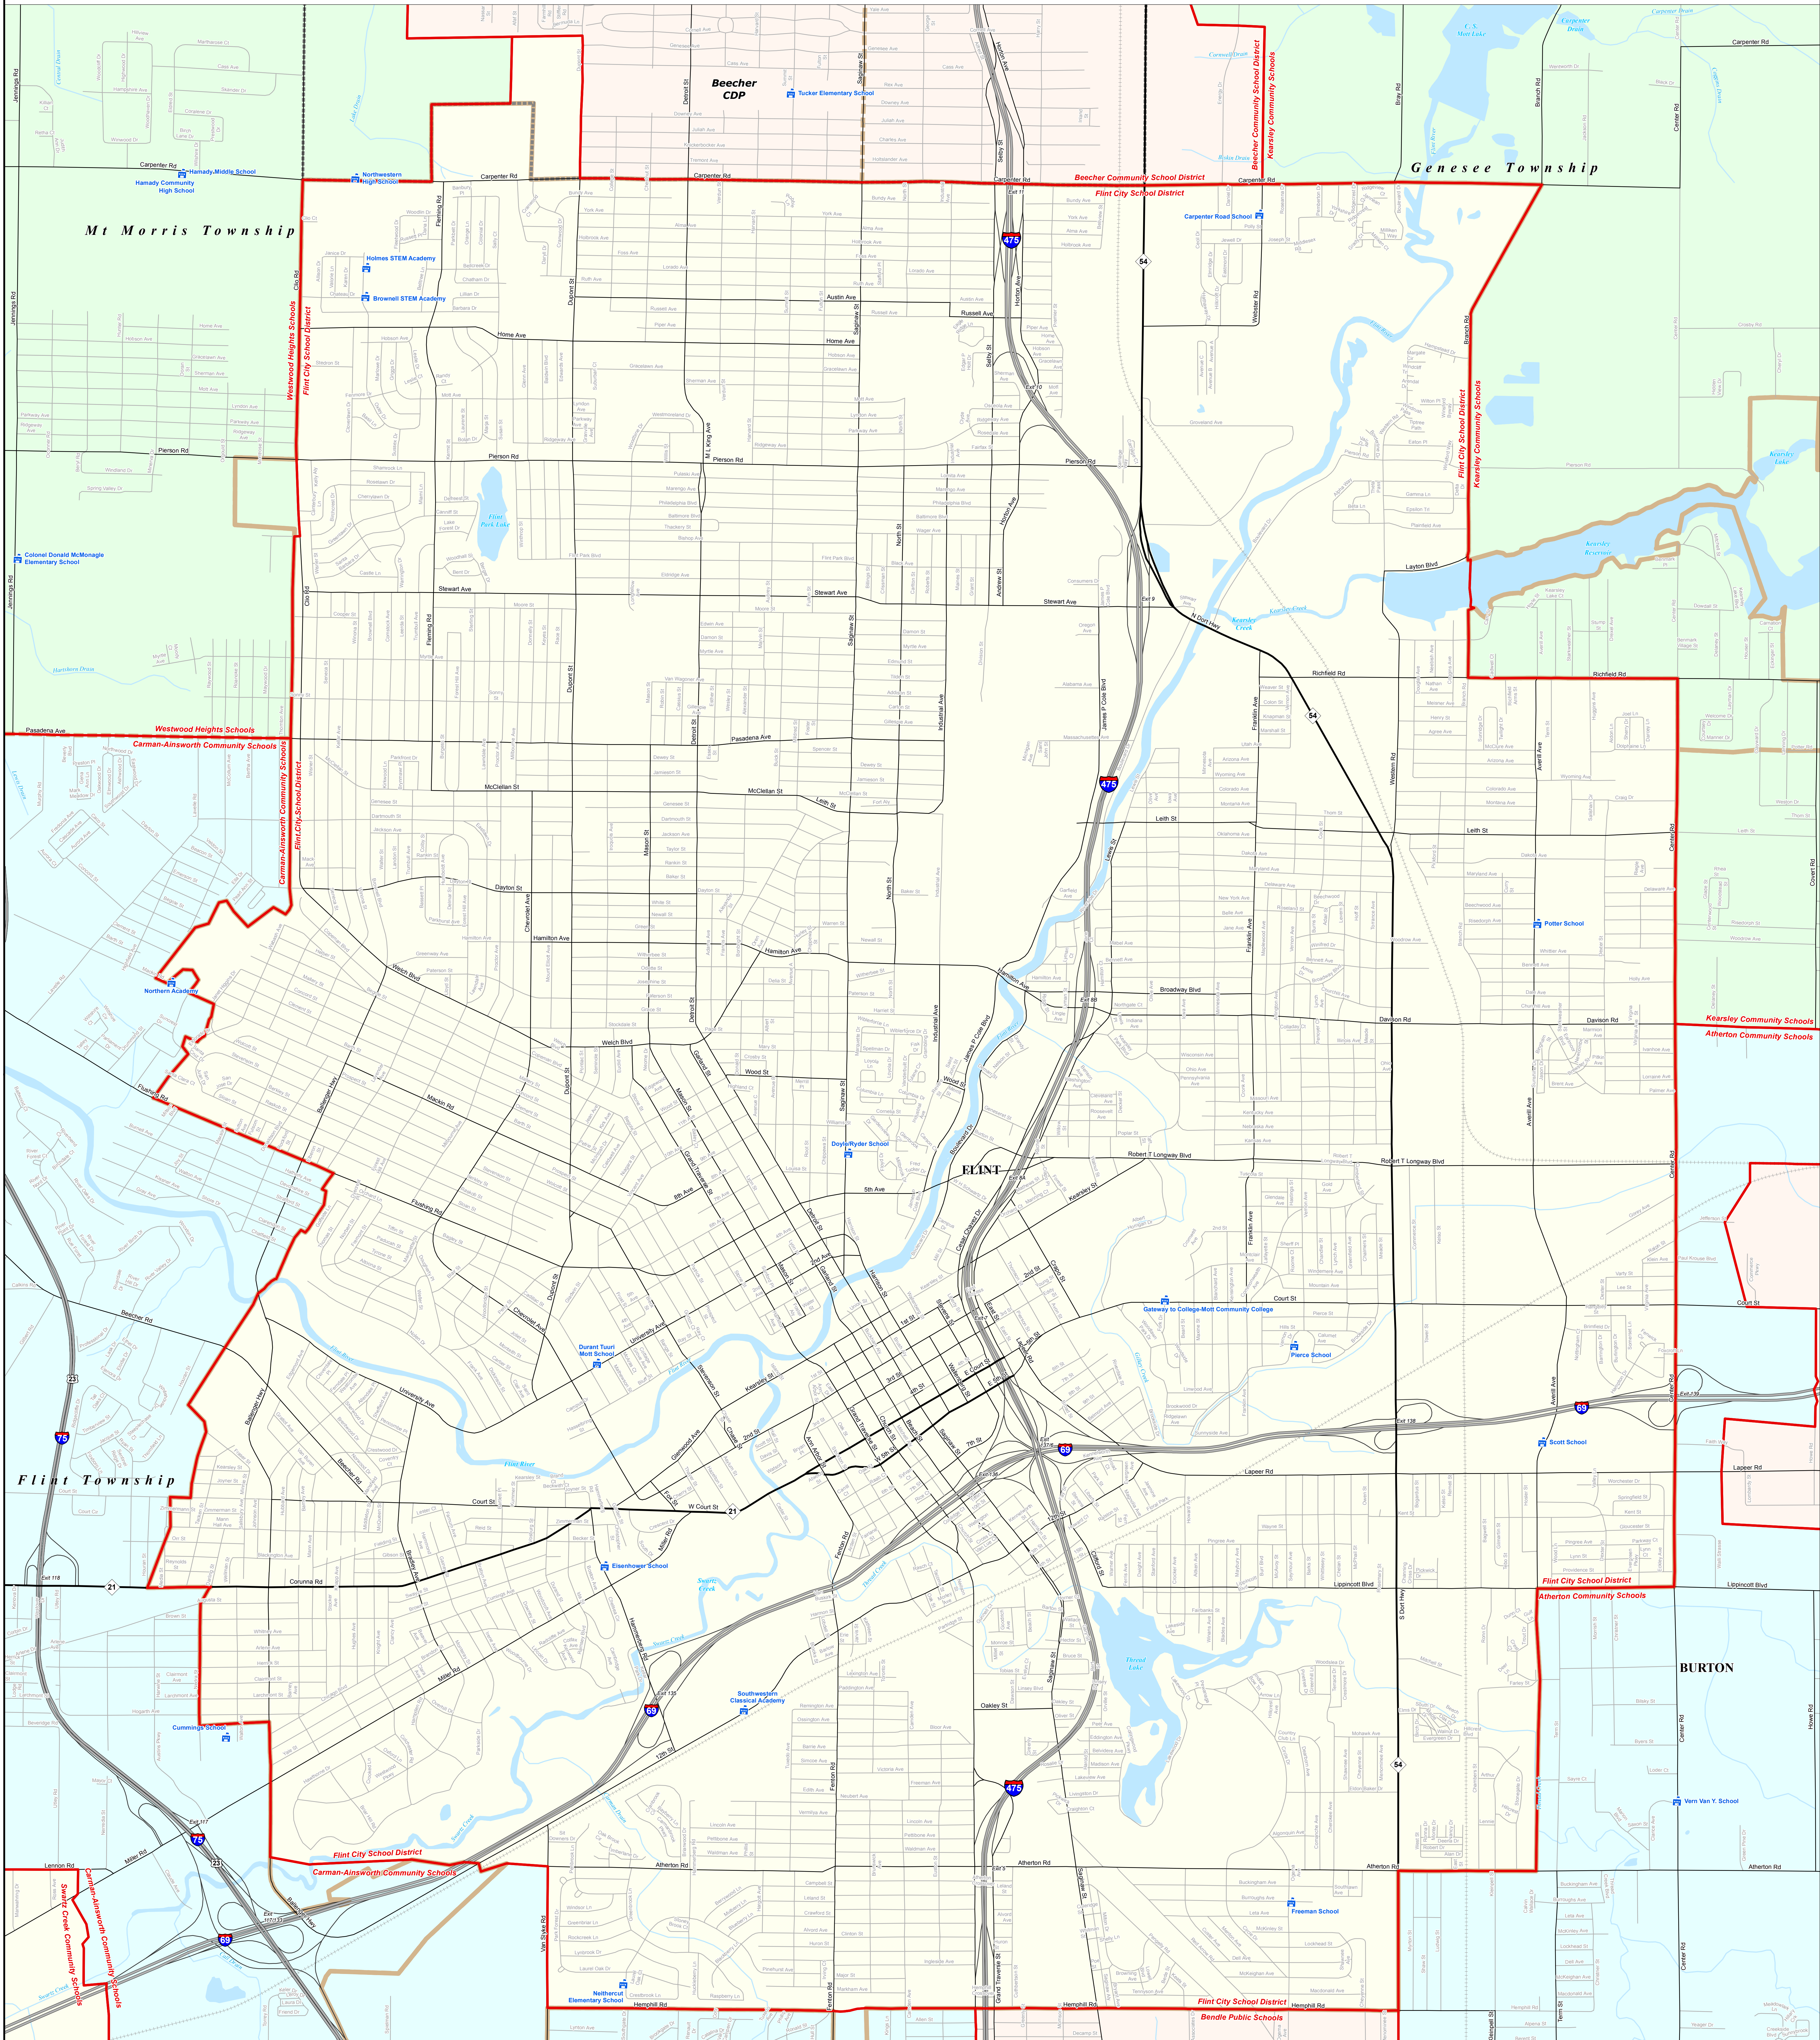

FLINT CITY SCHOOL DISTRICT

Genesee ISD

*Note: Non K-12 School Districts identified with Asterisk (*) in Name

11/14/13

Legend	
School District	Unincorporated Place
County	Water Feature
City	River, Stream, or Drain
Township	Freeway
Village	Primary Road
Census Designated Place	Local Road
Railroad	

Source: Michigan Geographic Framework, v13a